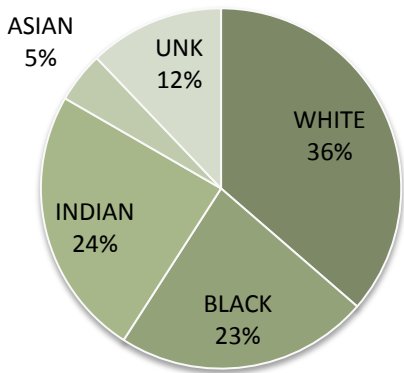

CRIME IN ALASKA

2015

Prepared By: Christen L. McClure
Statewide Services Division
Criminal Records & Identification Bureau
Katheryn Monfreda, Bureau Chief

**Uniform Crime
Reporting
Program
Annual Report**

Murder Suspects by Age Group and Sex

Murder Victims by Age Group and Sex

Murder Suspects by Race

Murder Victims by Race

Robbery Arrest Distribution by Age Group, Sex, and Race Designation