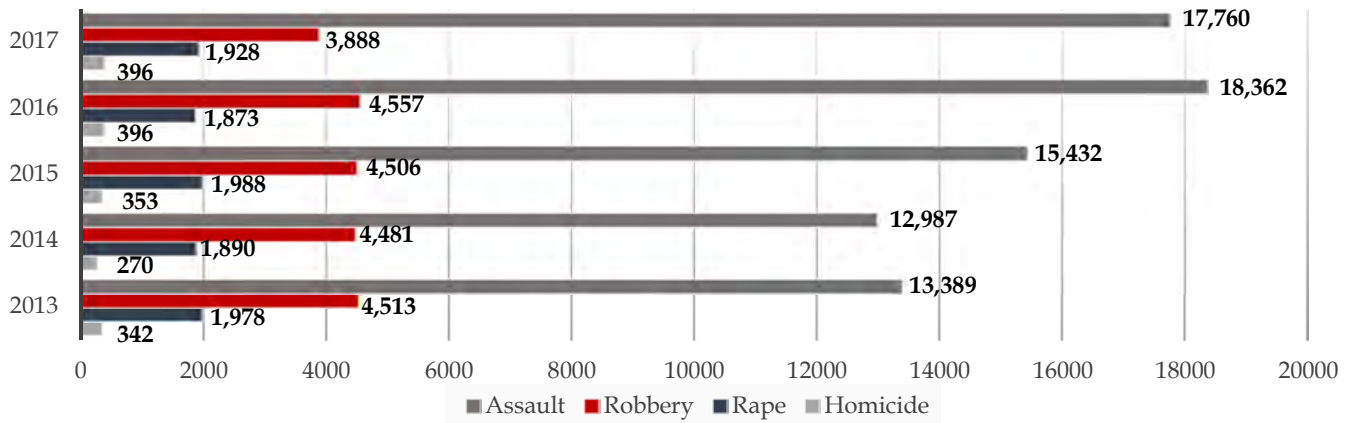

Crime in Alabama 2017

A PUBLICATION OF THE
ALABAMA LAW ENFORCEMENT AGENCY
CRIMINAL JUSTICE SERVICES DIVISION

VIOLENT CRIMES

2013 - 2017

CLEARANCES - 2017

MONTHLY - 2017

HOMICIDES

VICTIM

RACE

GENDER

OFFENDER

RACE

GENDER