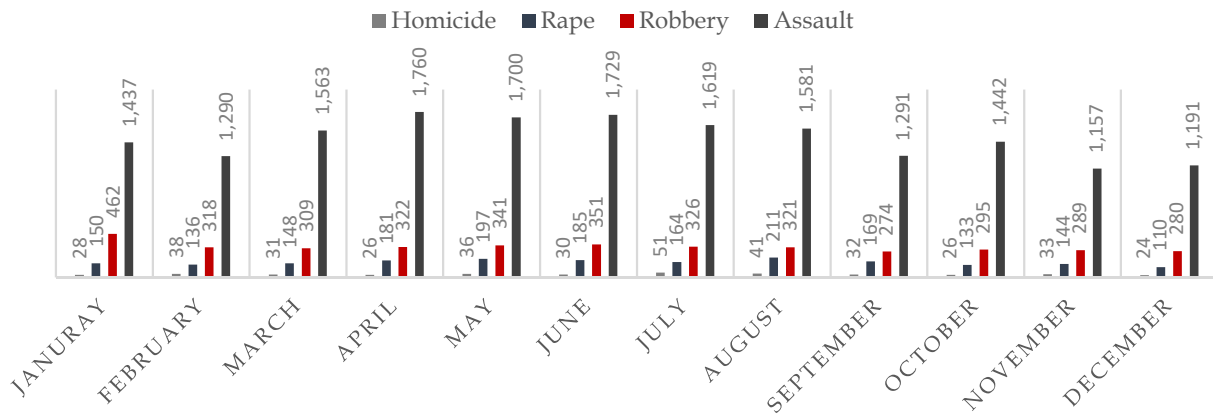

Crime in Alabama 2017

A PUBLICATION OF THE
ALABAMA LAW ENFORCEMENT AGENCY
CRIMINAL JUSTICE SERVICES DIVISION

VIOLENT CRIMES

2013 - 2017

CLEARANCES - 2017

MONTHLY - 2017

HOMICIDES

VICTIM

RACE

GENDER

OFFENDER

RACE

GENDER