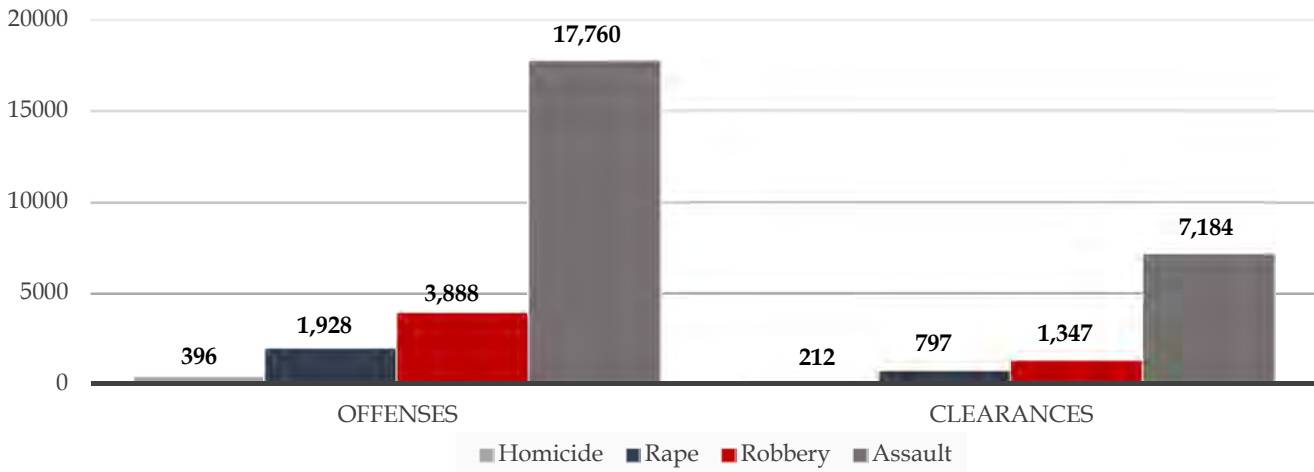

Crime in Alabama 2017

A PUBLICATION OF THE
ALABAMA LAW ENFORCEMENT AGENCY
CRIMINAL JUSTICE SERVICES DIVISION

VIOLENT CRIMES

2013 - 2017

CLEARANCES - 2017

MONTHLY - 2017

HOMICIDES

VICTIM

RACE

GENDER

OFFENDER

RACE

GENDER