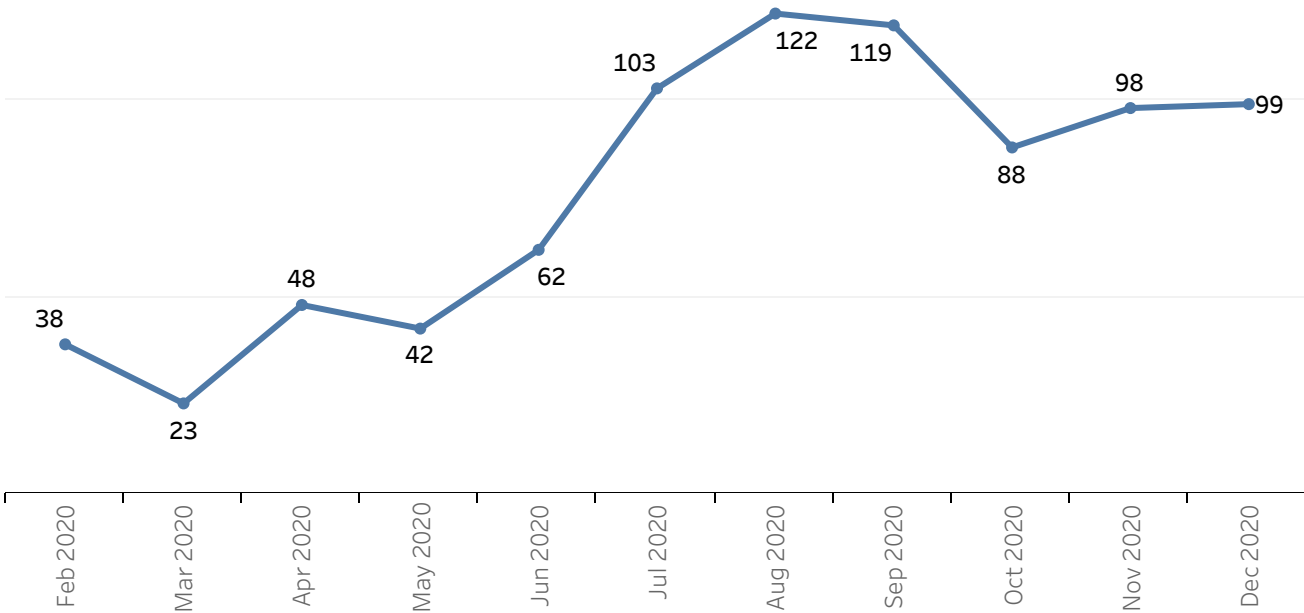

Shooting Incident Statistics

2019 - 2021

Last Updated: 3/11/2021

Questions about PPB Open Data? [Click here](#)

Filter 5:30:22 PM

February 2020 - December 2020

Incidents Month-to-Month

Person Injury

All

	2019	2020	2021
January	32	50	104
February	31	38	75
March	32	23	
April	26	48	
May	37	42	
June	31	62	
July	34	103	
August	41	122	
September	32	119	
October	28	88	
November	33	98	
December	32	99	
Grand Total	389	892	