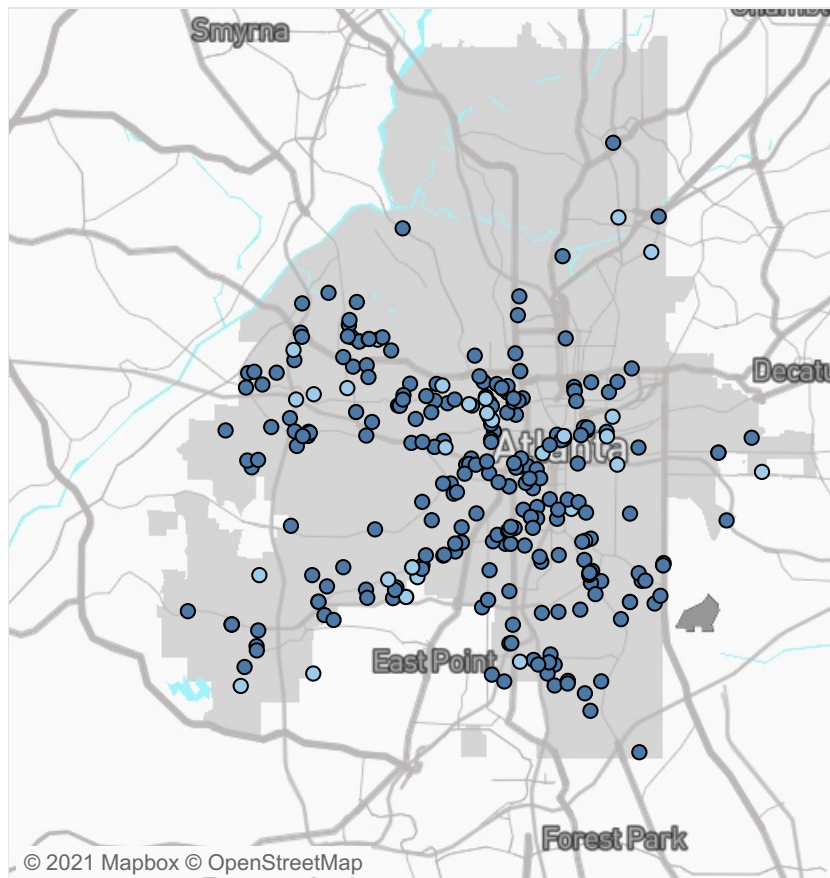

### Map Legend

- Black Male
- Black Female

*Filter map by the homicide investigation status.*

Closed by  
arrest

Closed  
without  
arrest

Open/No  
arrest

Data compiled, analyzed, and provided by  
**The Washington Post**